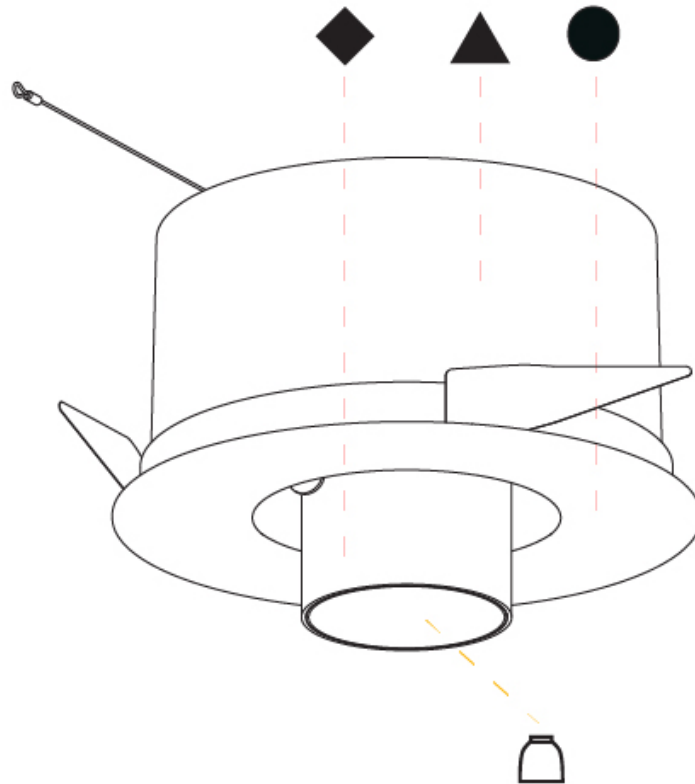

IMAGINE ROUND RECESSED

A35383-

PROJECT	_____
TYPE	_____
SPECIFIER	_____
QUANTITY	_____
DATE	_____